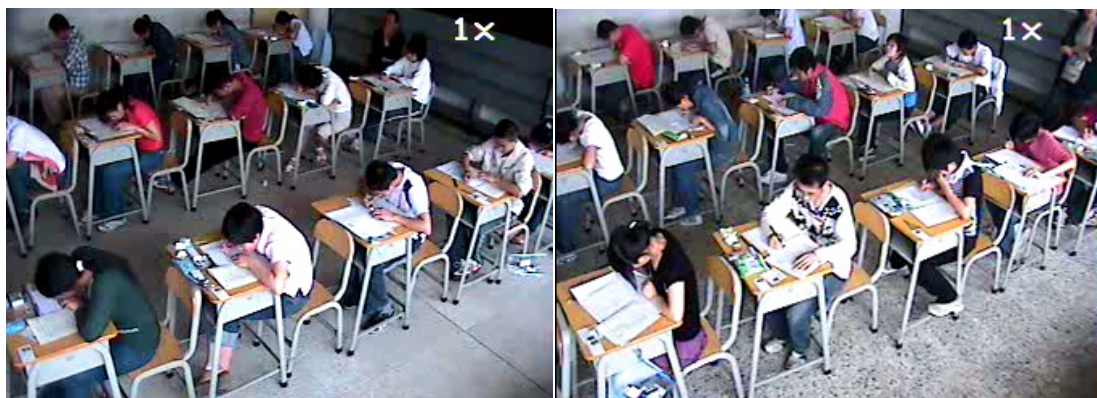

# NUUO helps to create a trustworthy entrance exam in China

18,000 CH of VIVOTEK IP cameras, managed by NUUO, monitor the process of one of the most important entrance examinations in Fujian, China

## 18,000CH of surveillance system to build credibility for an important entrance exam

Every year, an examination for entrance into high schools is held in Fujian, China. It is very important for the government to hold a fair examination without any controversy and also to prevent any disorder from occurring during the exam. Therefore, the most important mission of the surveillance system is to uphold and verify the credibility of the exam. In 2008, 18,000 CH of VIVOTEK IP cameras were installed, monitoring every examination room and exam paper storage location. NUUO NVR IP+ managed the whole system from the management center, thus controlling the entire process.

## NUUO stable system and Remote Live View manages a huge system and the complete process of the national examination

The System installed monitored not only the exam rooms to prevent cheating, provide evidence if needed and increase the order and discipline of candidates during the exam, but also monitored the delivery, storage, and distribution process of the examination papers, thus insuring full credibility. They also monitored the working situation of staff before, during and after the exam to increase the efficiency and also to prevent any staff cheating or irregularities. In addition, a record of the entrance and exit time of the staff and duty officers was also made.