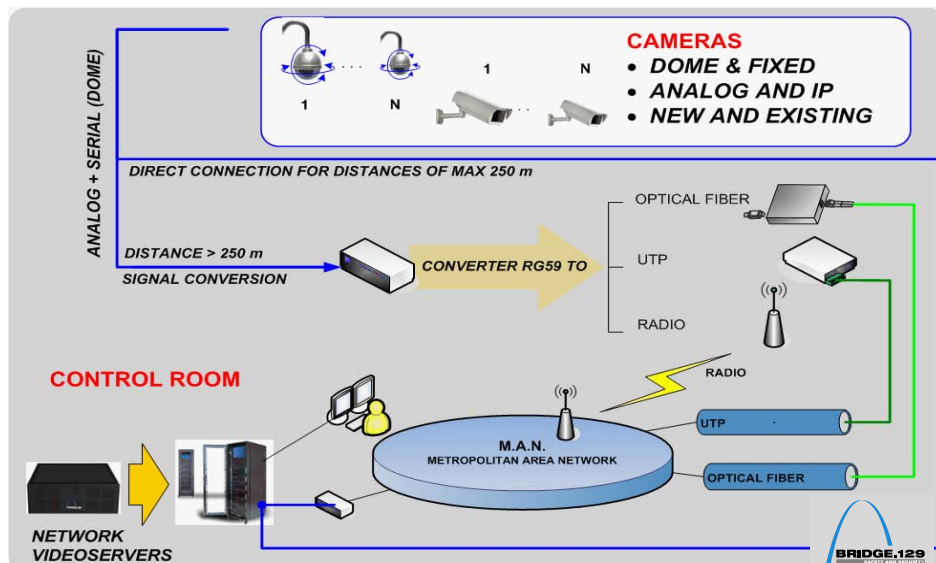

NUUO Hybrid NDVR System diagram