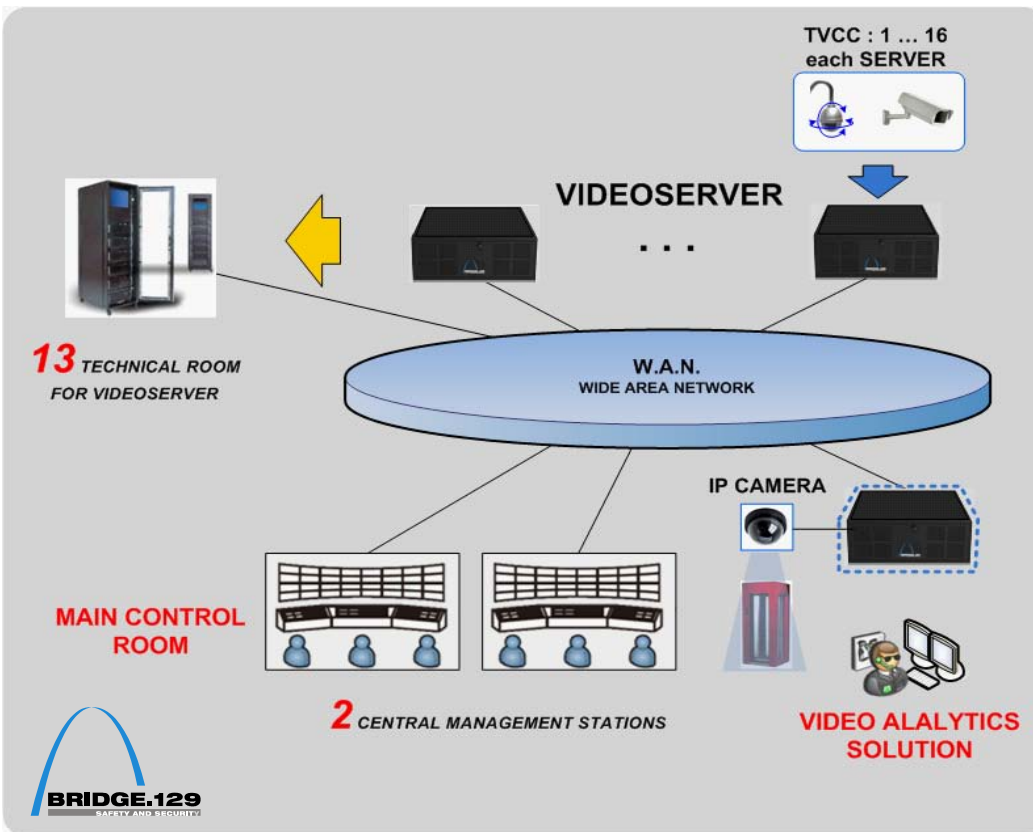

Central Management System Diagram