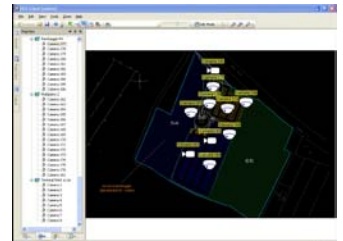

NUUO Secures Pisa International Airport with AXIS, Samsung, Panasonic and Pelco

The most flexible hybrid and central management solution results in a comprehensive surveillance system

Organization : Galileo Galilei - Pisa International Airport

Location : Pisa, Italy

Industry Segment : Transportation

Solution : Hybrid NDVR and CMS

System Integrator: Bridge 129 spa

Securing Pisa International Airport Galileo Galilei while fulfilling multiple demands in the complex

Galileo Galilei is an important international airport in Pisa, Italy, serving thousands of people and facilitating their business trips and tourist journeys. To manage complicated events in such a complex area, which includes the air terminal, cargo storage areas, parking areas, car rental areas, etc, a highly flexible and efficient surveillance solution is necessary.

Bridge 129 spa an Italian system integrator specialized in customized intelligent control systems, choose NUUO hybrid video surveillance solution to manage over 200 cameras from analog, PTZ to IP cameras with multiple camera brands from AXIS, Samsung, Panasonic and Pelco. The result has been high level security and service quality.

Most flexible with the hybrid system and widest support of IP camera brands
The system have had several analog cameras in the beginning, and for the integration of IP cameras in the plan and existing analog cameras, they adopt NUUO 7000 series as well as adding IP license to conduct a flexible hybrid system.