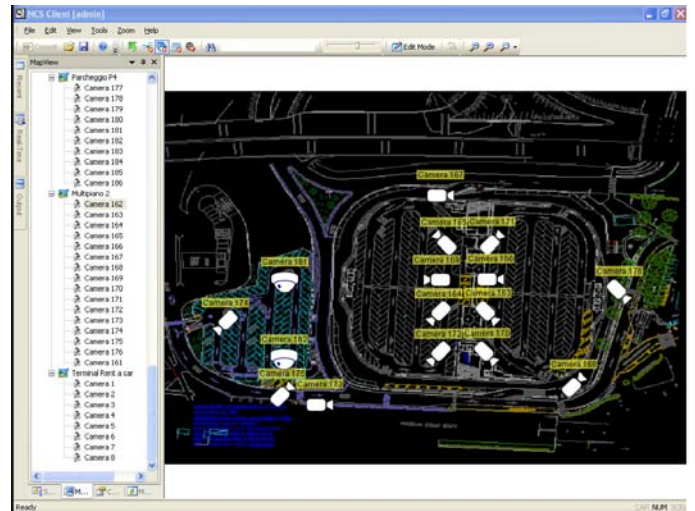

Central Management System Diagram